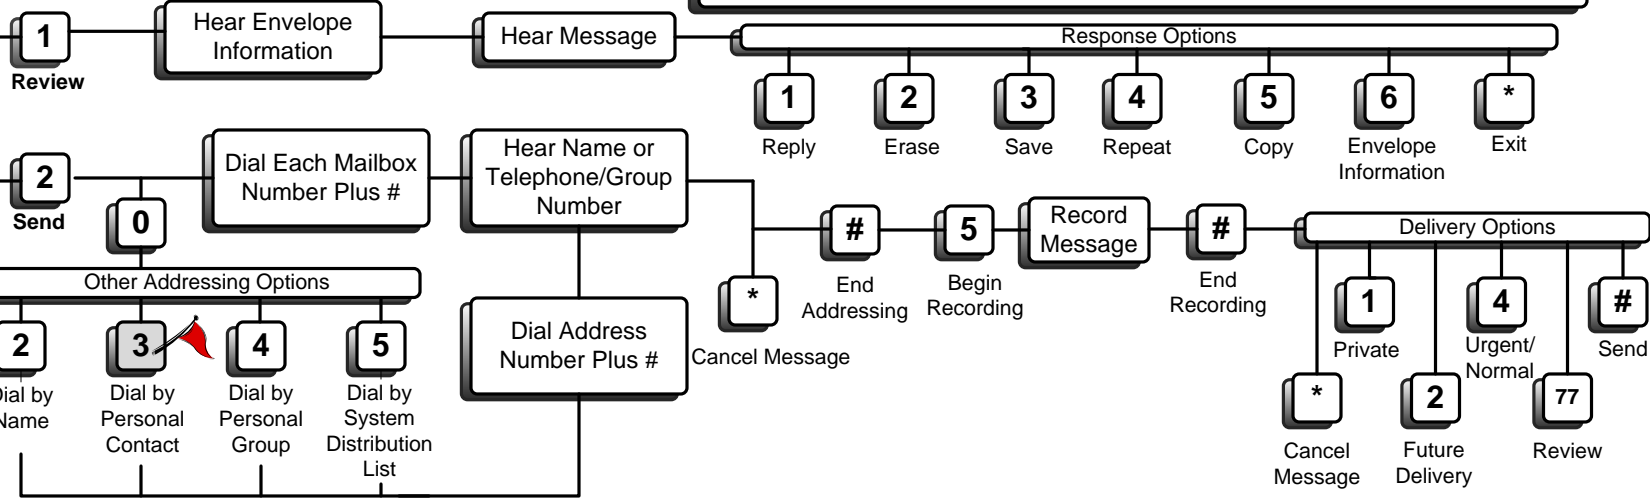

# UCI Voicemail Instructions

## Voicemail Playback Quick Reference

Repeat message	4	Repeat envelope info	6
Rewind 10 sec	7	Return to previous menu	*
		Skip to next message	#

### Main Menu

Call Voicemail  
x4-8989

Dial Passcode  
Plus #

 This option not yet available