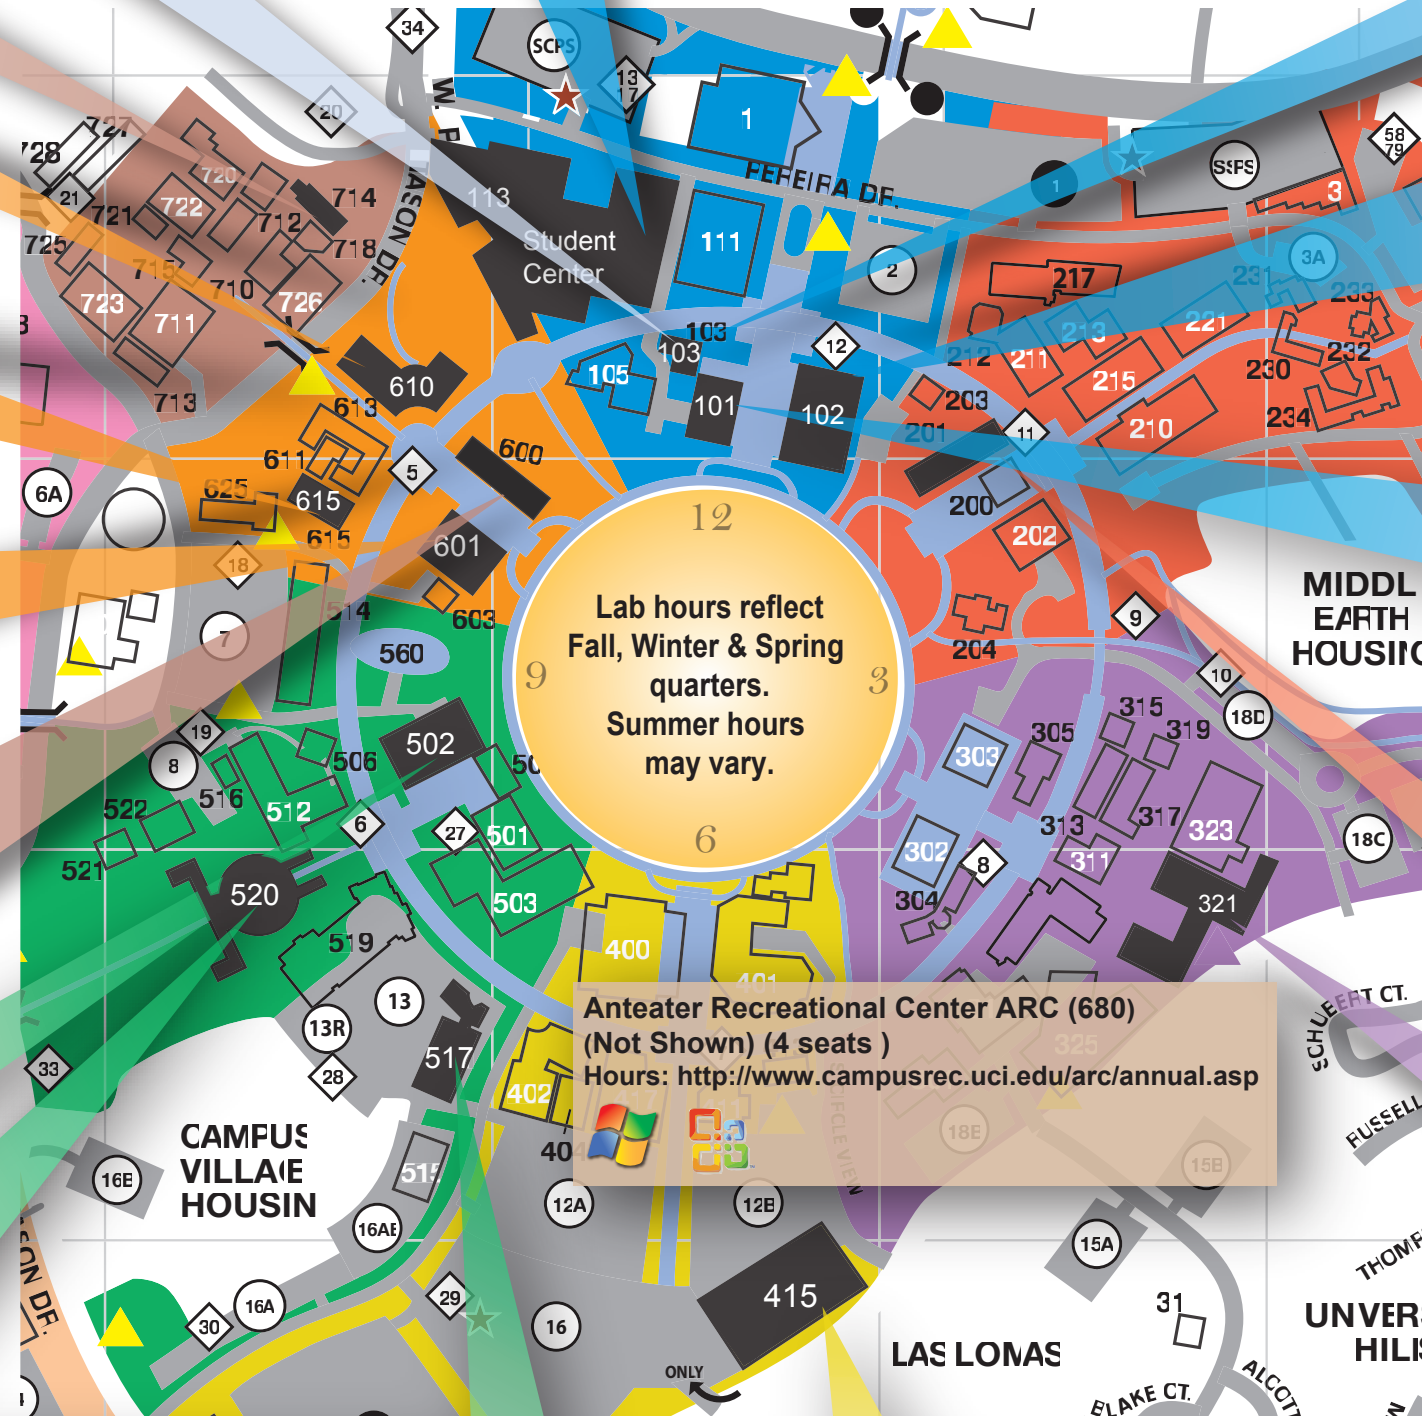

Open Access Computer Labs @ UCI

More Information: www.oit.uci.edu/labs/

Cross Cultural Center (103)
e.link (4 seats)
 Mon - Fri: 7:30am - 11pm,
 Sat: 10am - 5pm, Open 24hrs finals week

ArtsTEC (714)
Room 190 (23 seats)
 ** Mon-Th: 9am - 6pm, Fri: 9am - 4pm

Disability Services Center (600)
Murray Krieger Hall MKH (200L) (1 seat)
 Mon - Fri: 9am - 5pm,
 (History grad students only)

Steinhaus Hall (502) Instructional Only
Bio Sci MSP Lab - Room 231 (25 seats)
 Mac OS X (3 seats)

Langson Library (101)
 Libraries Gateway Study Center (90 seats)
 Mon - Th: 10am - 3am, Fri: 10am - 9pm,
 Sat: 5pm - 9pm, Sun: 5pm - 3am
Disability Resource Technology Room (68) (1 seat)
Reference Desk Government Publications Area (1 seat)
 Mon - Th: 8am - 11pm, Fri: 8am - 6pm, Sat: 9am - 6pm, Sun:
 12pm - 11pm

Social Science Tower (201)
OIT@SST Lab - Room 107 (20 seats)
 Mon - Th: 8am - 9pm, Fri: 8am - 7pm

Engineering Gateway (321)
Lab B, Room 1140 (24 seats) & **Lab C, Room 1151 (40 seats)
 Open 24hrs M-Sun: (Closed Tuesdays, 2-4 am for cleaning)